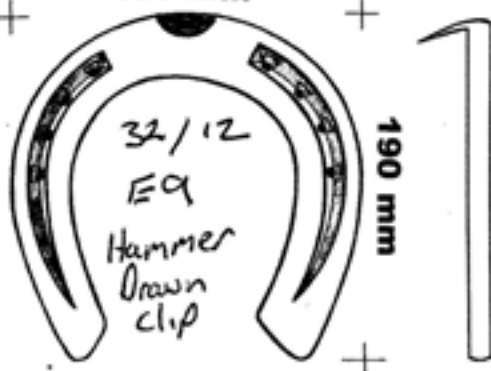

201

ROADSTER

min. 15mm

265x25/12mm
Dimension
120 wide
Toe 15mm min
Nail E6

190 mm

Draft Front

32/12
E9
Draft
Sole weight
Hind

Rocker Bar

20/10
380mm
E4

Aluminium straight Bar

25/12
325mm
E4

French Hind

25/10
270mm
E4

Diamond toe Hind

lip

Fullered Hind
140

160

G Bar

Bobpunch
Clip

130mm

140mm

SPEED SHOE
Barstock
300x20/10mm
Nail E4
Time 12 min

130 mm

130 mm

Hammer
Drawn
clip