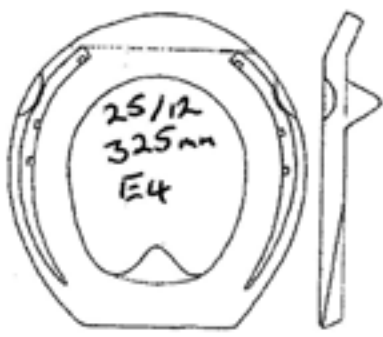

201

ROADSTER

min. 15mm

265x25/12mm
Dimension
120 wide
Toe 15mm min
Nail E6

190 mm

Draft Front

32/12
E9
Draft
Sole weight
Hind

Rocker Bar

20/10
380mm
E4

Aluminium straight Bar

25/12
325mm
E4

French Hind

25/10
270mm
E4

Diamond toe Hind

lip

Fullered Hind
140

160

G Bar

Bobpunch
Clip

130mm

140mm

SPEED SHOE
Barstock
300x20/10mm
Nail E4
Time 12 min

130 mm

130 mm