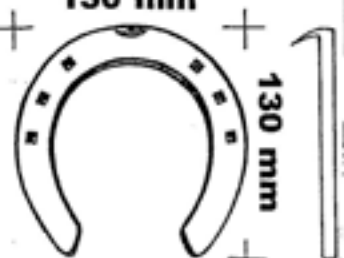

201

ROADSTER

min. 15mm

265x25/12mm
Dimension
120 wide
Toe 15mm min
Nail E6

190 mm

Draft Front

32/12
E9
Draft
Sole weight
Hind

Rocker Bar

20/10
380mm
E4

Aluminium straight Bar

25/12
325mm
E4

French Hind

25/10
270mm
E4

Diamond toe Hind

lip

Fullered Hind
140

160

G Bar

Bobpunch
Clip

130mm

140mm

SPEED SHOE
Barstock
300x20/10mm
Nail E4
Time 12 min

130 mm

130 mm