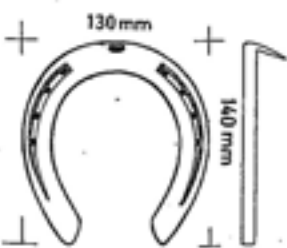

201

ROADSTER

min. 15mm

265x25/12mm
Dimension
120 wide
Toe 15mm min
Nail E6

190 mm

Draft Front

32/12
E9
Draft
Sole weight
Hind

Rocker Bar

20/10
380mm
E4

Aluminium straight Bar

25/12
325mm
E4

French Hind

25/10
270mm
E4

Diamond toe Hind

lip

Fullered Hind
140

160

G Bar

Bobpunch
Clip

130mm

140mm

SPEED SHOE
Barstock
300x20/10mm
Nail E4
Time 12 min

130 mm

130 mm

Hammer
Drawn
clip