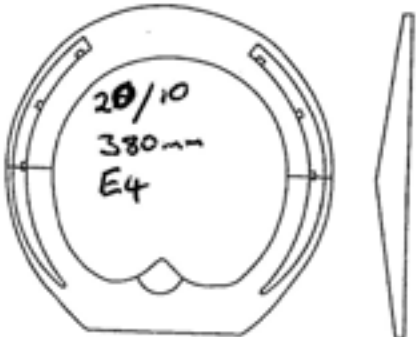

201

ROADSTER

min. 15mm

265x25/12mm
Dimension
120 wide
Toe 15mm min
Nail E6

190 mm

Draft Front

32/12
E9
Draft
Sole weight
Hind

Rocker Bar

20/10
380mm
E4

Aluminium straight Bar

25/12
325mm
E4

French Hind

25/10
270mm
E4

Diamond toe Hind

lip

Fullered Hind
140

160

G Bar

Bobpunch
Clip

130mm

140mm

SPEED SHOE
Barstock
300x20/10mm
Nail E4
Time 12 min

130 mm

130 mm