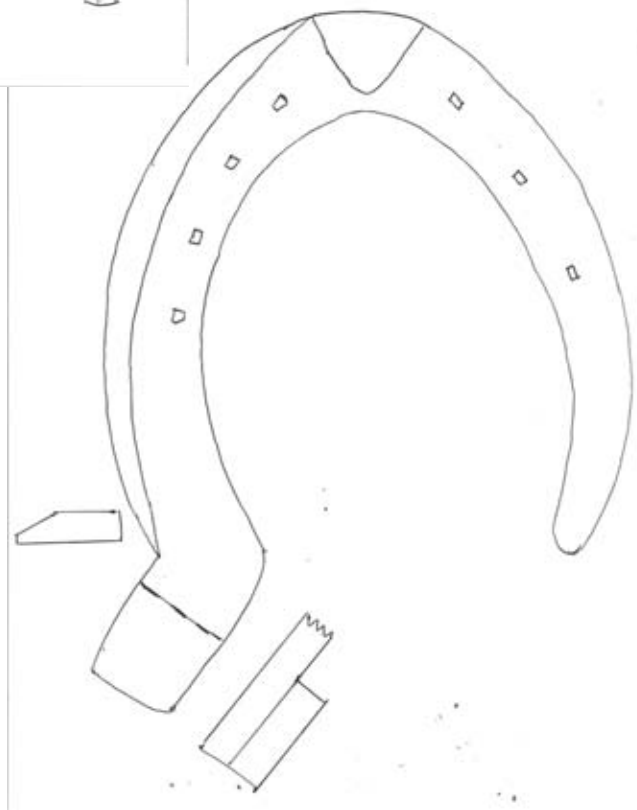

FROM SHOWSHOE  
GROUND SURFACE  
220 WIDE  
200 LONG  
R 10 NAILS

FRONT SHOWSHOE

220<sup>MM</sup> WIDE  
200<sup>MM</sup> LONG  
R 10 NAILS

HOOF SURFACE  
GROUND SURFACE

HIND SHOWSHOE

195<sup>mm</sup> WIDE  
240<sup>mm</sup> LONG  
E 10 NAILS

CALK & FEATHER HIND  
195<sup>mm</sup> WIDE  
210<sup>mm</sup> LONG  
E 10 NAILS

FROGGED BARSHOE  
195<sup>mm</sup> X 195<sup>mm</sup>  
E 10 NAILS