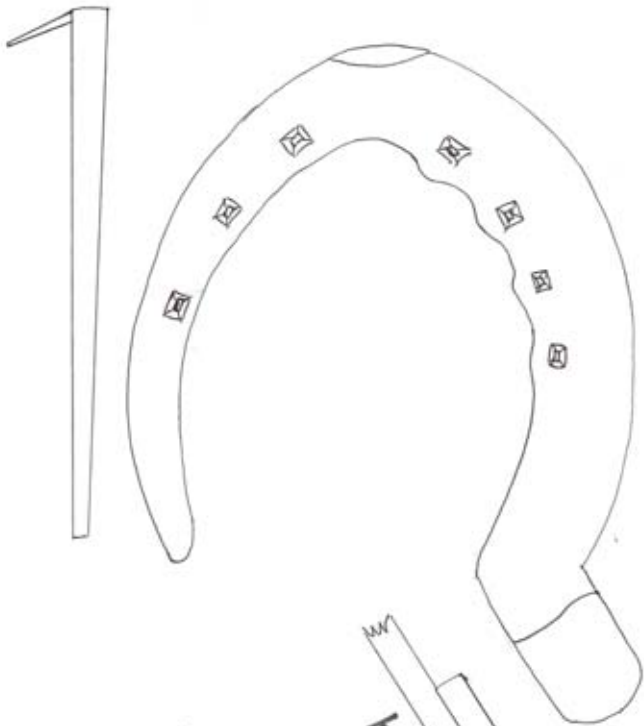

FROM SHOWSHOE  
GROUND SURFACE  
220 WIDE  
200 LONG  
R 10 NAILS

FRONT SHOWSHOE

220<sup>MM</sup> WIDE  
200<sup>MM</sup> LONG  
R 10 NAILS

HOOF SURFACE  
GROUND SURFACE

HIND SHOWSHOE

195<sup>mm</sup> WIDE  
240<sup>mm</sup> LONG  
E 10 NAILS

CALK & FEATHER HIND  
195<sup>mm</sup> WIDE  
210<sup>mm</sup> LONG  
E 10 NAILS

FROGGED BARSHOE  
195<sup>mm</sup> X 195<sup>mm</sup>  
E 10 NAILS