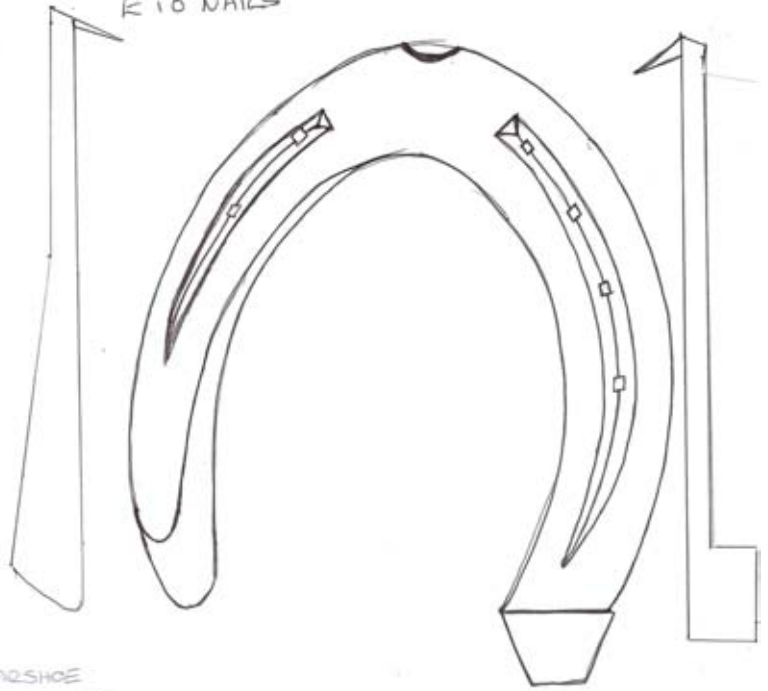

FROM SHOWSHOE  
GROUND SURFACE  
220 WIDE  
200 LONG  
R 10 NAILS

FRONT SHOWSHOE

220<sup>MM</sup> WIDE  
200<sup>MM</sup> LONG  
R 10 NAILS

HOOF SURFACE  
GROUND SURFACE

HIND SHOWSHOE

195<sup>mm</sup> WIDE  
240<sup>mm</sup> LONG  
E 10 NAILS

CALK & FEATHER HIND  
195<sup>mm</sup> WIDE  
210<sup>mm</sup> LONG  
E 10 NAILS

FROGGED BARSHOE  
195<sup>mm</sup> X 195<sup>mm</sup>  
E 10 NAILS